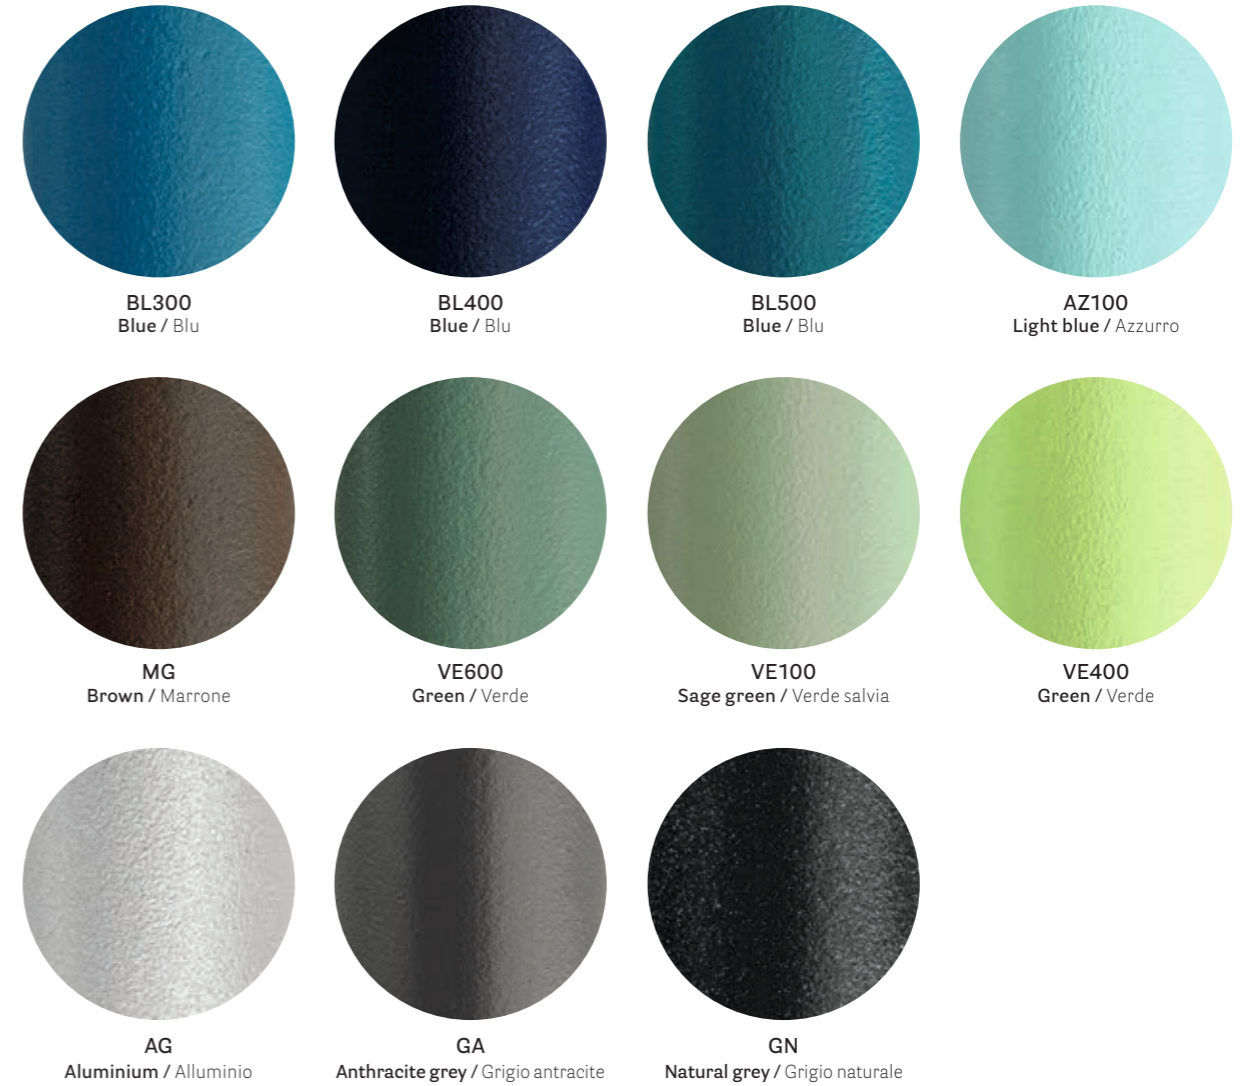

TEXTURED MATT / GOFFRATA OPACA